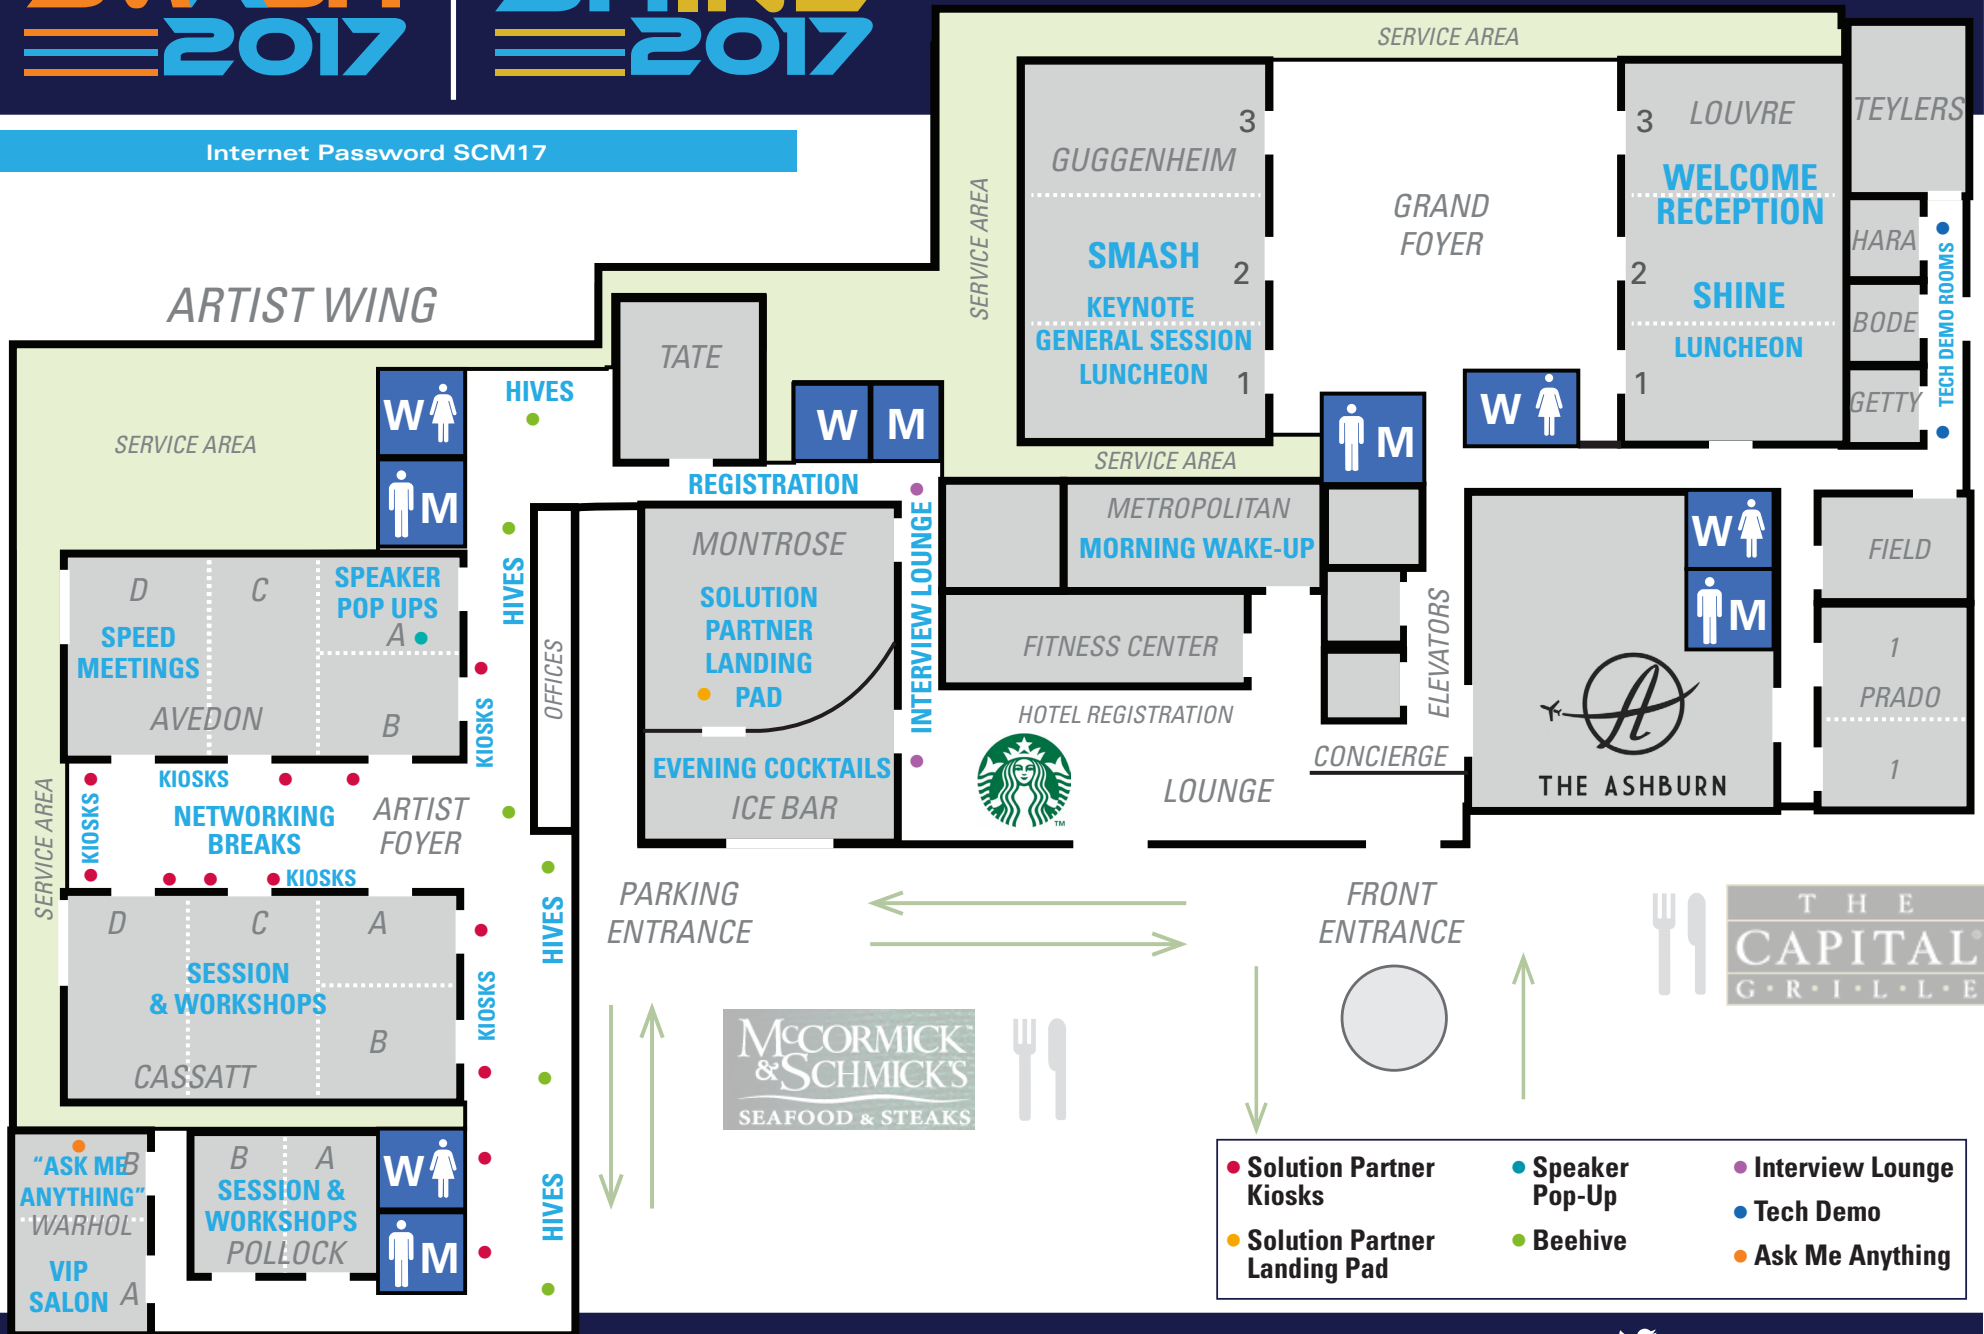

Internet Password SCM17

- Solution Partner Kiosks
- Speaker Pop-Up
- Interview Lounge
- Solution Partner Landing Pad
- Beehive
- Tech Demo
- Ask Me Anything